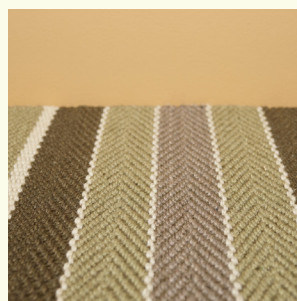

Technique	Hand woven / Flat woven	ISO 2424
Finishing options	Binding uni, Folded sides, Top & end folded blind + selvages	
Application	Wall to wall, Area rug, Stairway runner	
Design	Custom colour, Custom shape	
Pile composition	75% Wool - 25% Polyamide	
Total weight	2000 gr/m <sup>2</sup>	ISO 8543
Total height	Wall to wall installation - 4.5 mm Finished rug - 8 mm	ISO 1765
Maximum width	400 cm	ISO 3018
Pattern repeat	18 cm	
Domestic use class	Class 23 / domestic heavy use	ISO 10361
Commercial use class	Class 33 / commercial heavy use	ISO 10361
Reaction to fire	Bfl-s1	ISO 9239-1
Abrasion resistance	Martindale: no thread breakage at 100,000 cycli	ISO 12947
Slip resistant	Yes	
Thermal resistance (R)	0,066 m <sup>2</sup> K/W / suitable for heated floors	ISO 8302
Other qualities	Impact noise reduction, Sound absorption, Permanently suitable for castor chairs	

We advise you to use a professional carpet cleaning company. More info: [www.bomat.eu/en/care-and-maintenance](http://www.bomat.eu/en/care-and-maintenance)

Black

Blue Green

Blue Grey

Brown

Deep Red

Fuchsia

Green