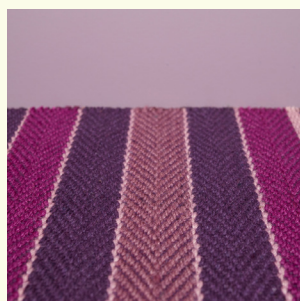

Technique	Hand woven / Flat woven	ISO 2424
Finishing options	Binding uni, Folded sides, Top & end folded blind + selvages	
Application	Wall to wall, Area rug, Stairway runner	
Design	Custom colour, Custom shape	
Pile composition	75% Wool - 25% Polyamide	
Total weight	2000 gr/m <sup>2</sup>	ISO 8543
Total height	Wall to wall installation - 4.5 mm Finished rug - 8 mm	ISO 1765
Maximum width	400 cm	ISO 3018
Pattern repeat	18 cm	
Domestic use class	Class 23 / domestic heavy use	ISO 10361
Commercial use class	Class 33 / commercial heavy use	ISO 10361
Reaction to fire	Bfl-s1	ISO 9239-1
Abrasion resistance	Martindale: no thread breakage at 100,000 cycli	ISO 12947
Slip resistant	Yes	
Thermal resistance (R)	0,066 m <sup>2</sup> K/W / suitable for heated floors	ISO 8302
Other qualities	Impact noise reduction, Sound absorption, Permanently suitable for castor chairs	

We advise you to use a professional carpet cleaning company. More info: [www.bomat.eu/en/care-and-maintenance](http://www.bomat.eu/en/care-and-maintenance)

Black

Blue Green

Blue Grey

Brown

Deep Red

Fuchsia

Green