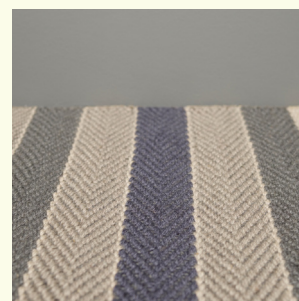

Technique	Hand woven / Flat woven	ISO 2424
Finishing options	Binding uni, Folded sides, Top & end folded blind + selvages	
Application	Wall to wall, Area rug, Stairway runner	
Design	Custom colour, Custom shape	
Pile composition	75% Wool - 25% Polyamide	
Total weight	2000 gr/m <sup>2</sup>	ISO 8543
Total height	Wall to wall installation - 4.5 mm Finished rug - 8 mm	ISO 1765
Maximum width	400 cm	ISO 3018
Pattern repeat	18 cm	
Domestic use class	Class 23 / domestic heavy use	ISO 10361
Commercial use class	Class 33 / commercial heavy use	ISO 10361
Reaction to fire	Bfl-s1	ISO 9239-1
Abrasion resistance	Martindale: no thread breakage at 100,000 cycli	ISO 12947
Slip resistant	Yes	
Thermal resistance (R)	0,066 m <sup>2</sup> K/W / suitable for heated floors	ISO 8302
Other qualities	Impact noise reduction, Sound absorption, Permanently suitable for castor chairs	

We advise you to use a professional carpet cleaning company. More info: [www.bomat.eu/en/care-and-maintenance](http://www.bomat.eu/en/care-and-maintenance)

Black

Blue Green

Blue Grey

Brown

Deep Red

Fuchsia

Green