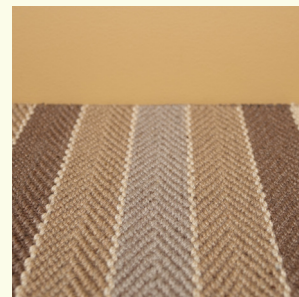

Technique	Hand woven / Flat woven	ISO 2424
Finishing options	Binding uni, Folded sides, Top & end folded blind + selvages	
Application	Wall to wall, Area rug, Stairway runner	
Design	Custom colour, Custom shape	
Pile composition	75% Wool - 25% Polyamide	
Total weight	2000 gr/m <sup>2</sup>	ISO 8543
Total height	Wall to wall installation - 4.5 mm Finished rug - 8 mm	ISO 1765
Maximum width	400 cm	ISO 3018
Pattern repeat	18 cm	
Domestic use class	Class 23 / domestic heavy use	ISO 10361
Commercial use class	Class 33 / commercial heavy use	ISO 10361
Reaction to fire	Bfl-s1	ISO 9239-1
Abrasion resistance	Martindale: no thread breakage at 100,000 cycli	ISO 12947
Slip resistant	Yes	
Thermal resistance (R)	0,066 m <sup>2</sup> K/W / suitable for heated floors	ISO 8302
Other qualities	Impact noise reduction, Sound absorption, Permanently suitable for castor chairs	

We advise you to use a professional carpet cleaning company. More info: [www.bomat.eu/en/care-and-maintenance](http://www.bomat.eu/en/care-and-maintenance)

Black

Blue Green

Blue Grey

Brown

Deep Red

Fuchsia

Green