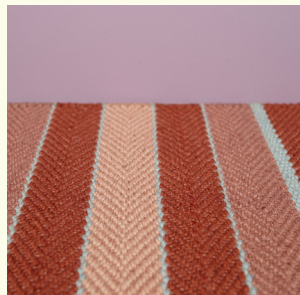

Technique	Hand woven / Flat woven	ISO 2424
Finishing options	Binding uni, Folded sides, Top & end folded blind + selvages	
Application	Wall to wall, Area rug, Stairway runner	
Design	Custom colour, Custom shape	
Pile composition	75% Wool - 25% Polyamide	
Total weight	2000 gr/m <sup>2</sup>	ISO 8543
Total height	Wall to wall installation - 4.5 mm Finished rug - 8 mm	ISO 1765
Maximum width	400 cm	ISO 3018
Pattern repeat	18 cm	
Domestic use class	Class 23 / domestic heavy use	ISO 10361
Commercial use class	Class 33 / commercial heavy use	ISO 10361
Reaction to fire	Bfl-s1	ISO 9239-1
Abrasion resistance	Martindale: no thread breakage at 100,000 cycli	ISO 12947
Slip resistant	Yes	
Thermal resistance (R)	0,066 m <sup>2</sup> K/W / suitable for heated floors	ISO 8302
Other qualities	Impact noise reduction, Sound absorption, Permanently suitable for castor chairs	

# BOMAT

DEEP HUES · SOFT TEXTURES

Soft Blue

Vieux Rose

**Pattern repeat**  
18 cm

4.5 cm