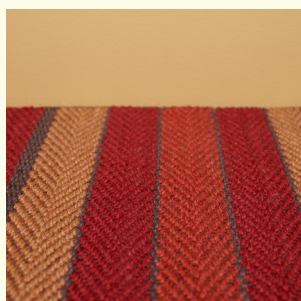

Technique	Hand woven / Flat woven	ISO 2424
Finishing options	Binding uni, Folded sides, Top & end folded blind + selvages	
Application	Wall to wall, Area rug, Stairway runner	
Design	Custom colour, Custom shape	
Pile composition	75% Wool - 25% Polyamide	
Total weight	2000 gr/m <sup>2</sup>	ISO 8543
Total height	Wall to wall installation - 4.5 mm Finished rug - 8 mm	ISO 1765
Maximum width	400 cm	ISO 3018
Pattern repeat	18 cm	
Domestic use class	Class 23 / domestic heavy use	ISO 10361
Commercial use class	Class 33 / commercial heavy use	ISO 10361
Reaction to fire	Bfl-s1	ISO 9239-1
Abrasion resistance	Martindale: no thread breakage at 100,000 cycli	ISO 12947
Slip resistant	Yes	
Thermal resistance (R)	0,066 m <sup>2</sup> K/W / suitable for heated floors	ISO 8302
Other qualities	Impact noise reduction, Sound absorption, Permanently suitable for castor chairs	

We advise you to use a professional carpet cleaning company. More info: [www.bomat.eu/en/care-and-maintenance](http://www.bomat.eu/en/care-and-maintenance)

Black

Blue Green

Blue Grey

Brown

Deep Red

Fuchsia

Green