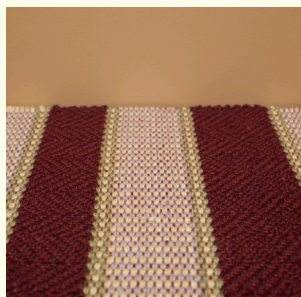

COLLECTION

Westminster

B O M A T

DEEP HUES · SOFT TEXTURES

Burgundy Rose