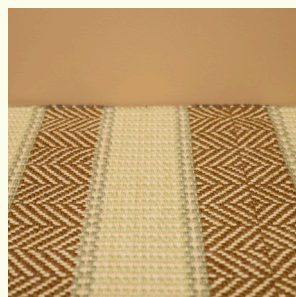

Technique	Hand woven / Flat woven	ISO 2424
Finishing options	Binding uni, Folded sides, Fringes top & bottom + selvages, Top & end folded blind + selvages	   
Application	Wall to wall, Area rug, Stairway runner	  
Design	Custom colour, Custom shape	 
Pile composition	75% Wool - 25% Polyamide	
Total weight	2000 gr/m <sup>2</sup>	ISO 8543
Total height	Wall to wall installation - 5.5 mm Finished rug - 8-12 mm	ISO 1765
Maximum width	450 cm	ISO 3018
Pattern repeat	30 cm x 6 cm	
Domestic use class	Class 23 / domestic heavy use	ISO 10361
Commercial use class	Class 33 / commercial heavy use	ISO 10361
Reaction to fire	Bfl-s1	ISO 9239-1
Abrasion resistance	Martindale: no thread breakage at 100,000 cycli	ISO 12947
Slip resistant	Yes	
Thermal resistance (R)	0,066 m <sup>2</sup> K/W / suitable for heated floors	ISO 8302
Other qualities	Suitable for castor chairs, Impact noise reduction, Sound absorption,	  

# B O M A T

DEEP HUES · SOFT TEXTURES

Burgundy Rose

Deep Orange

Dusty Lime

Soft Walnut

Warm Red

**Pattern repeat**  
30 cm x 6 cm