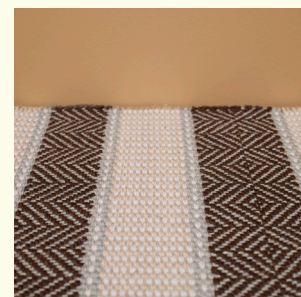

Technique	Hand woven / Flat woven	ISO 2424
Finishing options	Binding uni, Folded sides, Fringes top & bottom + selvages, Top & end folded blind + selvages	   
Application	Wall to wall, Area rug, Stairway runner	  
Design	Custom colour, Custom shape	 
Pile composition	75% Wool - 25% Polyamide	
Total weight	2000 gr/m <sup>2</sup>	ISO 8543
Total height	Wall to wall installation - 5.5 mm Finished rug - 8-12 mm	ISO 1765
Maximum width	450 cm	ISO 3018
Pattern repeat	30 cm x 6 cm	
Domestic use class	Class 23 / domestic heavy use	ISO 10361
Commercial use class	Class 33 / commercial heavy use	ISO 10361
Reaction to fire	Bfl-s1	ISO 9239-1
Abrasion resistance	Martindale: no thread breakage at 100,000 cycli	ISO 12947
Slip resistant	Yes	
Thermal resistance (R)	0,066 m <sup>2</sup> K/W / suitable for heated floors	ISO 8302
Other qualities	Suitable for castor chairs, Impact noise reduction, Sound absorption,	  

# B O M A T

DEEP HUES · SOFT TEXTURES

Burgundy Rose

Deep Orange

Dusty Lime

Soft Walnut

Warm Red

**Pattern repeat**  
30 cm x 6 cm