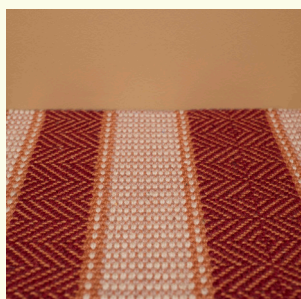

Technique	Hand woven / Flat woven	ISO 2424
Finishing options	Binding uni, Folded sides, Fringes top & bottom + selvages, Top & end folded blind + selvages	   
Application	Wall to wall, Area rug, Stairway runner	  
Design	Custom colour, Custom shape	 
Pile composition	75% Wool - 25% Polyamide	
Total weight	2000 gr/m <sup>2</sup>	ISO 8543
Total height	Wall to wall installation - 5.5 mm Finished rug - 8-12 mm	ISO 1765
Maximum width	450 cm	ISO 3018
Pattern repeat	30 cm x 6 cm	
Domestic use class	Class 23 / domestic heavy use	ISO 10361
Commercial use class	Class 33 / commercial heavy use	ISO 10361
Reaction to fire	Bfl-s1	ISO 9239-1
Abrasion resistance	Martindale: no thread breakage at 100,000 cycli	ISO 12947
Slip resistant	Yes	
Thermal resistance (R)	0,066 m <sup>2</sup> K/W / suitable for heated floors	ISO 8302
Other qualities	Suitable for castor chairs, Impact noise reduction, Sound absorption,	  

# B O M A T

DEEP HUES · SOFT TEXTURES

Burgundy Rose

Deep Orange

Dusty Lime

Soft Walnut

Warm Red

**Pattern repeat**  
30 cm x 6 cm