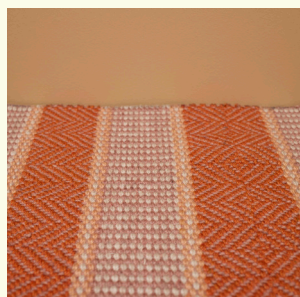

Technique	Hand woven / Flat woven	ISO 2424
Finishing options	Binding uni, Folded sides, Fringes top & bottom + selvages, Top & end folded blind + selvages	   
Application	Wall to wall, Area rug, Stairway runner	  
Design	Custom colour, Custom shape	 
Pile composition	75% Wool - 25% Polyamide	
Total weight	2000 gr/m <sup>2</sup>	ISO 8543
Total height	Wall to wall installation - 5.5 mm Finished rug - 8-12 mm	ISO 1765
Maximum width	450 cm	ISO 3018
Pattern repeat	30 cm x 6 cm	
Domestic use class	Class 23 / domestic heavy use	ISO 10361
Commercial use class	Class 33 / commercial heavy use	ISO 10361
Reaction to fire	Bfl-s1	ISO 9239-1
Abrasion resistance	Martindale: no thread breakage at 100,000 cycli	ISO 12947
Slip resistant	Yes	
Thermal resistance (R)	0,066 m <sup>2</sup> K/W / suitable for heated floors	ISO 8302
Other qualities	Suitable for castor chairs, Impact noise reduction, Sound absorption,	  

# B O M A T

DEEP HUES · SOFT TEXTURES

Burgundy Rose

Deep Orange

Dusty Lime

Soft Walnut

Warm Red

**Pattern repeat**  
30 cm x 6 cm