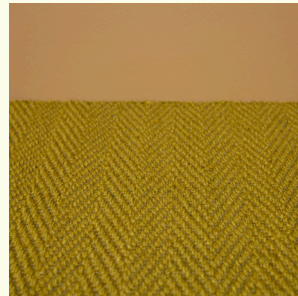

Technique	Hand woven / Flat woven	ISO 2424
Finishing options	Binding uni, Folded sides, Fringes top & bottom + selvages, Top & end folded blind + selvages	   
Application	Wall to wall, Area rug, Stairway runner	  
Design	Custom colour, Custom shape	 
Pile composition	75% Wool - 25% Polyamide	
Total weight	2000 gr/m ²	ISO 8543
Total height	Wall to wall installation - 5.5 mm Finished rug - 8-12 mm	ISO 1765
Maximum width	500 cm	ISO 3018
Pattern repeat	6 cm	
Domestic use class	Class 23 / domestic heavy use	ISO 10361 
Commercial use class	Class 33 / commercial heavy use	ISO 10361 
Reaction to fire	Bfl-s1	ISO 9239-1 
Abrasion resistance	Martindale: no thread breakage at 100,000 cycli	ISO 12947 
Slip resistant	Yes	
Thermal resistance (R)	0,066 m ² K/W / suitable for heated floors	ISO 8302 
Other qualities	Suitable for castor chairs, Impact noise reduction, Sound absorption,	  

We advise you to use a professional carpet cleaning company.

More info: www.bomat.eu/en/care-and-maintenance

COLLECTION

Manchester

B O M A T

DEEP HUES · SOFT TEXTURES

Brown Brick

Deep Orange

Dusty Lime

Mellow Yellow

Neutral

Pattern repeat
6 cm

3 cm