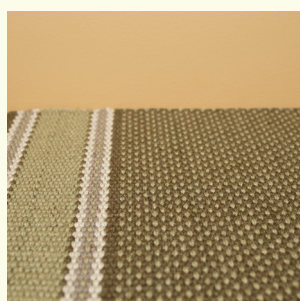

Green

Pattern repeat
11 cm border