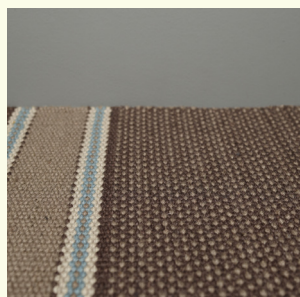

Blue Grey

Pattern repeat
11 cm border