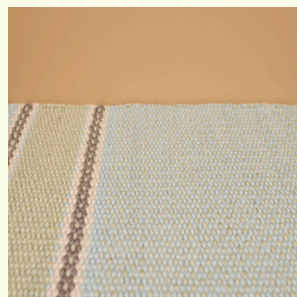

Blue Green

Pattern repeat
11 cm border