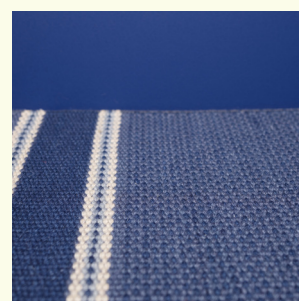

Technique	Hand woven / Flat woven	ISO 2424
Finishing options	Binding uni, Folded sides, Top & end folded blind + selvages	
Application	Wall to wall, Area rug, Stairway runner	
Design	Custom colour	
Pile composition	75% Wool - 25% Polyamide	
Total weight	2000 gr/m ²	ISO 8543
Total height	Wall to wall installation - 4.5 mm Finished rug - 8 mm	ISO 1765
Maximum width	400 cm	ISO 3018
Pattern repeat	11 cm border	
Domestic use class	Class 23 / domestic heavy use	ISO 10361
Commercial use class	Class 33 / commercial heavy use	ISO 10361
Reaction to fire	Bfl-s1	ISO 9239-1
Abrasion resistance	Martindale: no thread breakage at 100,000 cycli	ISO 12947
Slip resistant	Yes	
Thermal resistance (R)	0,066 m ² K/W / suitable for heated floors	ISO 8302
Other qualities	Impact noise reduction, Sound absorption, Permanently suitable for castor chairs	

Lavender

Neutral

Red

Rust

Pattern repeat
11 cm border