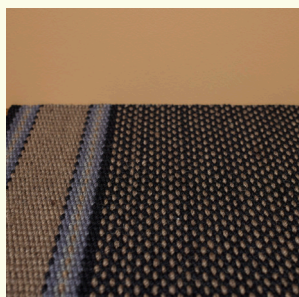

Black

Pattern repeat
11 cm border