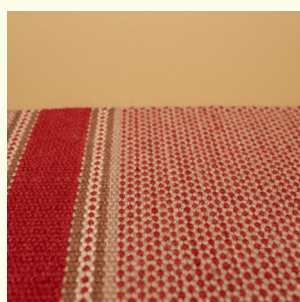

Technique	Hand woven / Flat woven	ISO 2424
Finishing options	Binding uni, Folded sides, Top & end folded blind + selvages	
Application	Wall to wall, Area rug, Stairway runner	
Design	Custom colour	
Pile composition	75% Wool - 25% Polyamide	
Total weight	2000 gr/m ²	ISO 8543
Total height	Wall to wall installation - 4.5 mm Finished rug - 8 mm	ISO 1765
Maximum width	400 cm	ISO 3018
Pattern repeat	11 cm border	
Domestic use class	Class 23 / domestic heavy use	ISO 10361
Commercial use class	Class 33 / commercial heavy use	ISO 10361
Reaction to fire	Bfl-s1	ISO 9239-1
Abrasion resistance	Martindale: no thread breakage at 100,000 cycli	ISO 12947
Slip resistant	Yes	
Thermal resistance (R)	0,066 m ² K/W / suitable for heated floors	ISO 8302
Other qualities	Impact noise reduction, Sound absorption, Permanently suitable for castor chairs	

Lavender

Neutral

Red

Rust

Pattern repeat
11 cm border