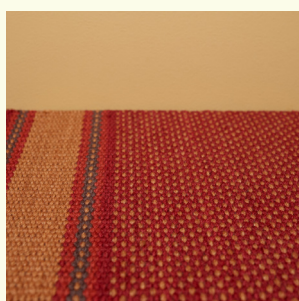

Deep Red

Pattern repeat
11 cm border