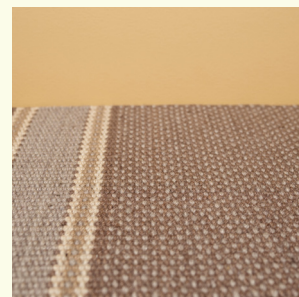

Brown

Pattern repeat
11 cm border