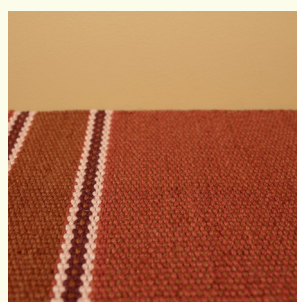

Technique	Hand woven / Flat woven	ISO 2424
Finishing options	Binding uni, Folded sides, Top & end folded blind + selvages	
Application	Wall to wall, Area rug, Stairway runner	
Design	Custom colour	
Pile composition	75% Wool - 25% Polyamide	
Total weight	2000 gr/m ²	ISO 8543
Total height	Wall to wall installation - 4.5 mm Finished rug - 8 mm	ISO 1765
Maximum width	400 cm	ISO 3018
Pattern repeat	11 cm border	
Domestic use class	Class 23 / domestic heavy use	ISO 10361
Commercial use class	Class 33 / commercial heavy use	ISO 10361
Reaction to fire	Bfl-s1	ISO 9239-1
Abrasion resistance	Martindale: no thread breakage at 100,000 cycli	ISO 12947
Slip resistant	Yes	
Thermal resistance (R)	0,066 m ² K/W / suitable for heated floors	ISO 8302
Other qualities	Impact noise reduction, Sound absorption, Permanently suitable for castor chairs	

Lavender

Neutral

Red

Rust

Pattern repeat
11 cm border