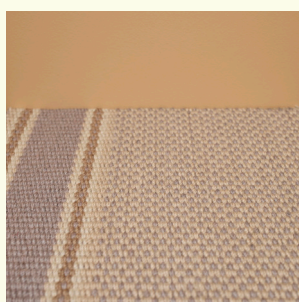

Technique	Hand woven / Flat woven	ISO 2424
Finishing options	Binding uni, Folded sides, Top & end folded blind + selvages	
Application	Wall to wall, Area rug, Stairway runner	
Design	Custom colour	
Pile composition	75% Wool - 25% Polyamide	
Total weight	2000 gr/m ²	ISO 8543
Total height	Wall to wall installation - 4.5 mm Finished rug - 8 mm	ISO 1765
Maximum width	400 cm	ISO 3018
Pattern repeat	11 cm border	
Domestic use class	Class 23 / domestic heavy use	ISO 10361
Commercial use class	Class 33 / commercial heavy use	ISO 10361
Reaction to fire	Bfl-s1	ISO 9239-1
Abrasion resistance	Martindale: no thread breakage at 100,000 cycli	ISO 12947
Slip resistant	Yes	
Thermal resistance (R)	0,066 m ² K/W / suitable for heated floors	ISO 8302
Other qualities	Impact noise reduction, Sound absorption, Permanently suitable for castor chairs	

Lavender

Neutral

Red

Rust

Pattern repeat
11 cm border