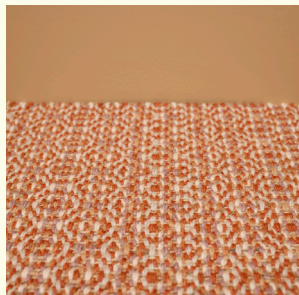

Technique	Hand woven / Flat woven	ISO 2424	
Finishing options	Binding uni, Fringes top & bottom + selvages, Top & end folded blind + selvages		  
Application	Wall to wall, Area rug, Stairway runner		  
Design	Custom colour, Custom shape		 
Pile composition	60% Wool - 20% Polyamide - 20% Hemp		
Total weight	2047 gr/m ²	ISO 8543	
Total height	Wall to wall installation - 6.5 mm Finished rug - 8-12 mm	ISO 1765	
Maximum width	450 cm	ISO 3018	
Pattern repeat	5 cm x 8.5 cm		
Domestic use class	Class 23 / domestic heavy use	ISO 10361	
Commercial use class	Class 33 / commercial heavy use	ISO 10361	
Reaction to fire	Cfl-s1	ISO 9239-1	
Abrasion resistance	Martindale: no thread breakage at 100,000 cycli	ISO 12947	
Slip resistant	Yes		
Thermal resistance (R)	0,066 m ² K/W / suitable for heated floors	ISO 8302	
Other qualities	Suitable for castor chairs, Impact noise reduction, Sound absorption,		  

We advise you to use a professional carpet cleaning company. More info: www.bomat.eu/en/care-and-maintenance

COLLECTION

Burghley

B O M A T

DEEP HUES · SOFT TEXTURES

Deep Orange

Dusty Lime

Misty Lilac

Soft Walnut

Warm Red

Pattern repeat
5 cm x 8.5 cm