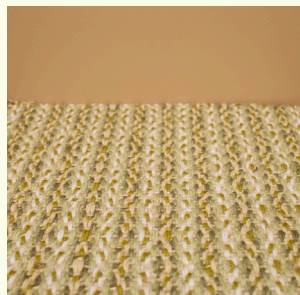

Technique	Hand woven / Flat woven	ISO 2424	
Finishing options	Binding uni, Fringes top & bottom + selvages, Top & end folded blind + selvages		  
Application	Wall to wall, Area rug, Stairway runner		  
Design	Custom colour, Custom shape		 
Pile composition	60% Wool - 20% Polyamide - 20% Hemp		
Total weight	2047 gr/m ²	ISO 8543	
Total height	Wall to wall installation - 6.5 mm Finished rug - 8-12 mm	ISO 1765	
Maximum width	450 cm	ISO 3018	
Pattern repeat	5 cm x 8.5 cm		
Domestic use class	Class 23 / domestic heavy use	ISO 10361	
Commercial use class	Class 33 / commercial heavy use	ISO 10361	
Reaction to fire	Cfl-s1	ISO 9239-1	
Abrasion resistance	Martindale: no thread breakage at 100,000 cycli	ISO 12947	
Slip resistant	Yes		
Thermal resistance (R)	0,066 m ² K/W / suitable for heated floors	ISO 8302	
Other qualities	Suitable for castor chairs, Impact noise reduction, Sound absorption,		  

We advise you to use a professional carpet cleaning company. More info: www.bomat.eu/en/care-and-maintenance

COLLECTION

Burghley

B O M A T

DEEP HUES · SOFT TEXTURES

Deep Orange

Dusty Lime

Misty Lilac

Soft Walnut

Warm Red

Pattern repeat
5 cm x 8.5 cm