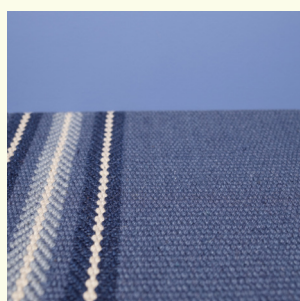

Lavender

Pattern repeat
11.5 cm border

11.5 cm

2.5 cm