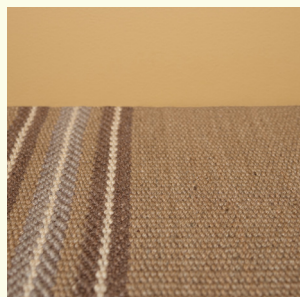

Brown

Pattern repeat
11.5 cm border

11.5 cm

2.5 cm