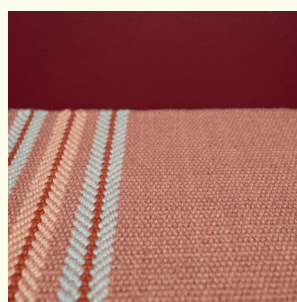

Technique	Hand woven / Flat woven	ISO 2424
Finishing options	Binding uni, Folded sides, Top & end folded blind + selvages	
Application	Wall to wall, Area rug, Stairway runner	
Design	Custom colour	
Pile composition	75% Wool - 25% Polyamide	
Total weight	2000 gr/m ²	ISO 8543
Total height	Wall to wall installation - 4.5 mm Finished rug - 8 mm	ISO 1765
Maximum width	350 cm	ISO 3018
Pattern repeat	11.5 cm	
Domestic use class	Class 23 / domestic heavy use	ISO 10361
Commercial use class	Class 33 / commercial heavy use	ISO 10361
Reaction to fire	Bfl-s1	ISO 9239-1
Abrasion resistance	Martindale: no thread breakage at 100,000 cycli	ISO 12947
Slip resistant	Yes	
Thermal resistance (R)	0,066 m ² K/W / suitable for heated floors	ISO 8302
Other qualities	Impact noise reduction, Sound absorption, Permanently suitable for castor chairs	

We advise you to use a professional carpet cleaning company. More info: www.bomat.eu/en/care-and-maintenance

Blue Grey

Brown

Deep Red

Green

Grey

Lavender

Neutral

Red

Rust

Soft Blue

Vieux Rose

Pattern repeat
11.5 cm border

11.5 cm

2.5 cm