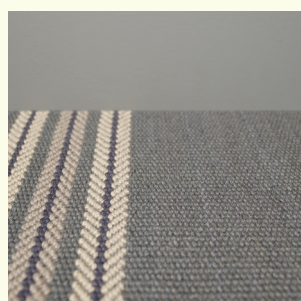

Grey

Pattern repeat
11.5 cm border

11.5 cm

2.5 cm