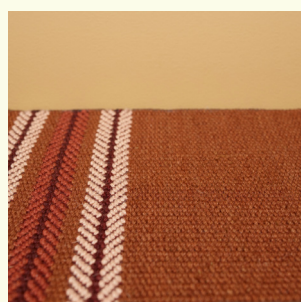

Technique	Hand woven / Flat woven	ISO 2424
Finishing options	Binding uni, Folded sides, Top & end folded blind + selvages	
Application	Wall to wall, Area rug, Stairway runner	
Design	Custom colour	
Pile composition	75% Wool - 25% Polyamide	
Total weight	2000 gr/m ²	ISO 8543
Total height	Wall to wall installation - 4.5 mm Finished rug - 8 mm	ISO 1765
Maximum width	350 cm	ISO 3018
Pattern repeat	11.5 cm	
Domestic use class	Class 23 / domestic heavy use	ISO 10361
Commercial use class	Class 33 / commercial heavy use	ISO 10361
Reaction to fire	Bfl-s1	ISO 9239-1
Abrasion resistance	Martindale: no thread breakage at 100,000 cycli	ISO 12947
Slip resistant	Yes	
Thermal resistance (R)	0,066 m ² K/W / suitable for heated floors	ISO 8302
Other qualities	Impact noise reduction, Sound absorption, Permanently suitable for castor chairs	

Red

Rust

Soft Blue

Vieux Rose

Pattern repeat
11.5 cm border

11.5 cm

2.5 cm