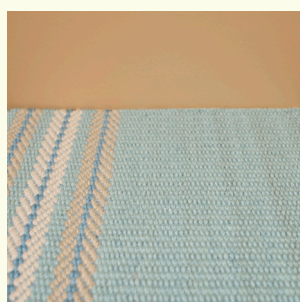

Technique	Hand woven / Flat woven	ISO 2424
Finishing options	Binding uni, Folded sides, Top & end folded blind + selvages	
Application	Wall to wall, Area rug, Stairway runner	
Design	Custom colour	
Pile composition	75% Wool - 25% Polyamide	
Total weight	2000 gr/m ²	ISO 8543
Total height	Wall to wall installation - 4.5 mm Finished rug - 8 mm	ISO 1765
Maximum width	350 cm	ISO 3018
Pattern repeat	11.5 cm	
Domestic use class	Class 23 / domestic heavy use	ISO 10361
Commercial use class	Class 33 / commercial heavy use	ISO 10361
Reaction to fire	Bfl-s1	ISO 9239-1
Abrasion resistance	Martindale: no thread breakage at 100,000 cycli	ISO 12947
Slip resistant	Yes	
Thermal resistance (R)	0,066 m ² K/W / suitable for heated floors	ISO 8302
Other qualities	Impact noise reduction, Sound absorption, Permanently suitable for castor chairs	

Red

Rust

Soft Blue

Vieux Rose

Pattern repeat
11.5 cm border

11.5 cm

2.5 cm