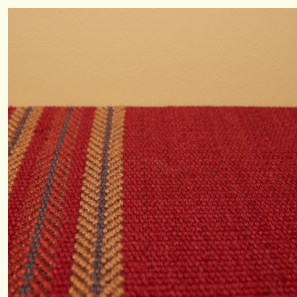

Deep Red

Pattern repeat
11.5 cm border

11.5 cm

2.5 cm