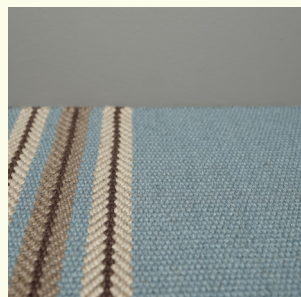

Blue Grey

Pattern repeat
11.5 cm border

11.5 cm

2.5 cm