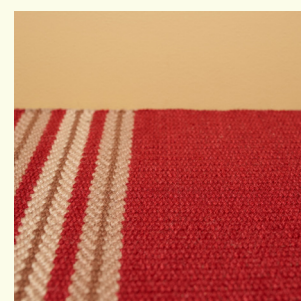

Technique	Hand woven / Flat woven	ISO 2424
Finishing options	Binding uni, Folded sides, Top & end folded blind + selvages	
Application	Wall to wall, Area rug, Stairway runner	
Design	Custom colour	
Pile composition	75% Wool - 25% Polyamide	
Total weight	2000 gr/m ²	ISO 8543
Total height	Wall to wall installation - 4.5 mm Finished rug - 8 mm	ISO 1765
Maximum width	350 cm	ISO 3018
Pattern repeat	11.5 cm	
Domestic use class	Class 23 / domestic heavy use	ISO 10361
Commercial use class	Class 33 / commercial heavy use	ISO 10361
Reaction to fire	Bfl-s1	ISO 9239-1
Abrasion resistance	Martindale: no thread breakage at 100,000 cycli	ISO 12947
Slip resistant	Yes	
Thermal resistance (R)	0,066 m ² K/W / suitable for heated floors	ISO 8302
Other qualities	Impact noise reduction, Sound absorption, Permanently suitable for castor chairs	

Application as wall-to-wall & stairway runner

For wall to wall installation we strongly recommend the use of an underlay.

For more information visit www.bomat.eu/en/application

Maintenance

Regular vacuuming is indispensable for the maintenance of any kind of carpet. Prerequisite for a successful removal of stains is the identification of the stain type and the correct approach. The sooner a stain is treated, the easier it is to remove.

Red

Rust

Soft Blue

Vieux Rose

Pattern repeat
11.5 cm border

11.5 cm

2.5 cm