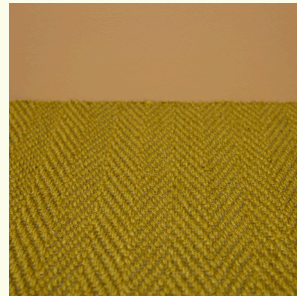

Technique	Hand woven / Flat woven	ISO 2424
Finishing options	Binding uni, Folded sides, Fringes top & bottom + selvages, Top & end folded blind + selvages	
Application	Wall to wall, Area rug, Stairway runner	
Design	Custom colour, Custom shape	
Pile composition	75% Wool - 25% Polyamide	
Total weight	2000 gr/m <sup>2</sup>	ISO 8543
Total height	Wall to wall installation - 5.5 mm Finished rug - 8-12 mm	ISO 1765
Maximum width	500 cm	ISO 3018
Pattern repeat	6 cm	
Domestic use class	Class 23 / domestic heavy use	ISO 10361
Commercial use class	Class 33 / commercial heavy use	ISO 10361
Reaction to fire	Bfl-s1	ISO 9239-1
Abrasion resistance	Martindale: no thread breakage at 100,000 cycli	ISO 12947
Slip resistant	Yes	
Thermal resistance (R)	0,066 m <sup>2</sup> K/W / suitable for heated floors	ISO 8302
Other qualities	Suitable for castor chairs, Impact noise reduction, Sound absorption,	

# B O M A T

DEEP HUES · SOFT TEXTURES

Brown Brick

Deep Orange

Dusty Lime

Mellow Yellow

Neutral

Pattern repeat  
6 cm