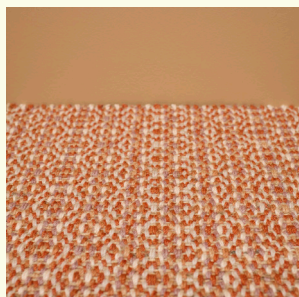

Technique	Hand woven / Flat woven	ISO 2424	
Finishing options	Binding uni, Fringes top & bottom + selvages, Top & end folded blind + selvages		  
Application	Wall to wall, Area rug, Stairway runner		  
Design	Custom colour, Custom shape		 
Pile composition	60% Wool - 20% Polyamide - 20% Hemp		
Total weight	2047 gr/m ²	ISO 8543	
Total height	Wall to wall installation - 6.5 mm Finished rug - 8-12 mm	ISO 1765	
Maximum width	500 cm	ISO 3018	
Pattern repeat	5 cm x 8.5 cm		
Domestic use class	Class 23 / domestic heavy use	ISO 10361	
Commercial use class	Class 33 / commercial heavy use	ISO 10361	
Reaction to fire	Cfl-s1	ISO 9239-1	
Abrasion resistance	Martindale: no thread breakage at 100,000 cycli	ISO 12947	
Slip resistant	Yes		
Thermal resistance (R)	0,066 m ² K/W / suitable for heated floors	ISO 8302	
Other qualities	Suitable for castor chairs, Impact noise reduction, Sound absorption,		  

We advise you to use a professional carpet cleaning company. More info: www.bomat.eu/en/care-and-maintenance

COLLECTION

Burghley

B O M A T

DEEP HUES · SOFT TEXTURES

Deep Orange

Dusty Lime

Misty Lilac

Soft Walnut

Warm Red

Pattern repeat
5 cm x 8.5 cm