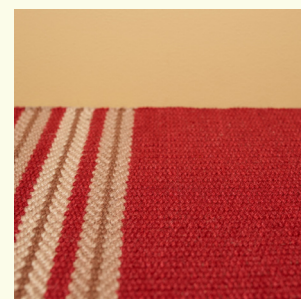

Technique	Hand woven / Flat woven	ISO 2424
Finishing options	Binding uni, Folded sides, Top & end folded blind + selvages	
Application	Wall to wall, Area rug, Stairway runner	
Design	Custom colour	
Pile composition	75% Wool - 25% Polyamide	
Total weight	2000 gr/m <sup>2</sup>	ISO 8543
Total height	Wall to wall installation - 4.5 mm Finished rug - 8 mm	ISO 1765
Maximum width	500 cm	ISO 3018
Pattern repeat	11.5 cm	
Domestic use class	Class 23 / domestic heavy use	ISO 10361
Commercial use class	Class 33 / commercial heavy use	ISO 10361
Reaction to fire	Bfl-s1	ISO 9239-1
Abrasion resistance	Martindale: no thread breakage at 100,000 cycli	ISO 12947
Slip resistant	Yes	
Thermal resistance (R)	0,066 m <sup>2</sup> K/W / suitable for heated floors	ISO 8302
Other qualities	Impact noise reduction, Sound absorption, Permanently suitable for castor chairs	

Red

Rust

Soft Blue

Vieux Rose

Pattern repeat  
11.5 cm border

11.5 cm

2.5 cm