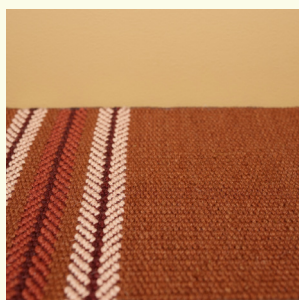

Technique	Hand woven / Flat woven	ISO 2424
Finishing options	Binding uni, Folded sides, Top & end folded blind + selvages	
Application	Wall to wall, Area rug, Stairway runner	
Design	Custom colour	
Pile composition	75% Wool - 25% Polyamide	
Total weight	2000 gr/m <sup>2</sup>	ISO 8543
Total height	Wall to wall installation - 4.5 mm Finished rug - 8 mm	ISO 1765
Maximum width	500 cm	ISO 3018
Pattern repeat	11.5 cm	
Domestic use class	Class 23 / domestic heavy use	ISO 10361
Commercial use class	Class 33 / commercial heavy use	ISO 10361
Reaction to fire	Bfl-s1	ISO 9239-1
Abrasion resistance	Martindale: no thread breakage at 100,000 cycli	ISO 12947
Slip resistant	Yes	
Thermal resistance (R)	0,066 m <sup>2</sup> K/W / suitable for heated floors	ISO 8302
Other qualities	Impact noise reduction, Sound absorption, Permanently suitable for castor chairs	

We advise you to use a professional carpet cleaning company. More info: [www.bomat.eu/en/care-and-maintenance](http://www.bomat.eu/en/care-and-maintenance)

Blue Grey

Brown

Deep Red

Green

Grey

Lavender

Neutral

Red

Rust

Soft Blue

Vieux Rose

Pattern repeat  
11.5 cm border

11.5 cm

2.5 cm