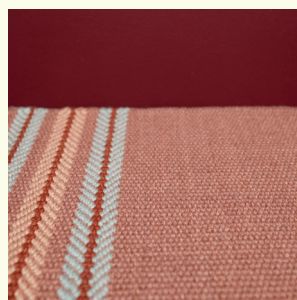

Technique	Hand woven / Flat woven	ISO 2424
Finishing options	Binding uni, Folded sides, Top & end folded blind + selvages	
Application	Wall to wall, Area rug, Stairway runner	
Design	Custom colour	
Pile composition	75% Wool - 25% Polyamide	
Total weight	2000 gr/m <sup>2</sup>	ISO 8543
Total height	Wall to wall installation - 4.5 mm Finished rug - 8 mm	ISO 1765
Maximum width	500 cm	ISO 3018
Pattern repeat	11.5 cm	
Domestic use class	Class 23 / domestic heavy use	ISO 10361
Commercial use class	Class 33 / commercial heavy use	ISO 10361
Reaction to fire	Bfl-s1	ISO 9239-1
Abrasion resistance	Martindale: no thread breakage at 100,000 cycli	ISO 12947
Slip resistant	Yes	
Thermal resistance (R)	0,066 m <sup>2</sup> K/W / suitable for heated floors	ISO 8302
Other qualities	Impact noise reduction, Sound absorption, Permanently suitable for castor chairs	

We advise you to use a professional carpet cleaning company. More info: [www.bomat.eu/en/care-and-maintenance](http://www.bomat.eu/en/care-and-maintenance)

Blue Grey

Brown

Deep Red

Green

Grey

Lavender

Neutral

Red

Rust

Soft Blue

Vieux Rose

Pattern repeat  
11.5 cm border

11.5 cm

2.5 cm