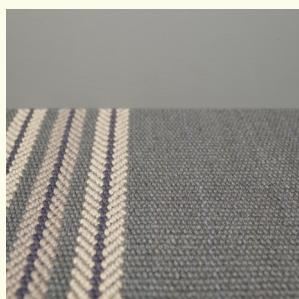

Technique	Hand woven / Flat woven	ISO 2424
Finishing options	Binding uni, Folded sides, Top & end folded blind + selvages	
Application	Wall to wall, Area rug, Stairway runner	
Design	Custom colour	
Pile composition	75% Wool - 25% Polyamide	
Total weight	2000 gr/m <sup>2</sup>	ISO 8543
Total height	Wall to wall installation - 4.5 mm Finished rug - 8 mm	ISO 1765
Maximum width	500 cm	ISO 3018
Pattern repeat	11.5 cm	
Domestic use class	Class 23 / domestic heavy use	ISO 10361
Commercial use class	Class 33 / commercial heavy use	ISO 10361
Reaction to fire	Bfl-s1	ISO 9239-1
Abrasion resistance	Martindale: no thread breakage at 100,000 cycli	ISO 12947
Slip resistant	Yes	
Thermal resistance (R)	0,066 m <sup>2</sup> K/W / suitable for heated floors	ISO 8302
Other qualities	Impact noise reduction, Sound absorption, Permanently suitable for castor chairs	

We advise you to use a professional carpet cleaning company. More info: [www.bomat.eu/en/care-and-maintenance](http://www.bomat.eu/en/care-and-maintenance)

Blue Grey

Brown

Deep Red

Green

Grey

Lavender

Neutral

Red

Rust

Soft Blue

Vieux Rose

Pattern repeat  
11.5 cm border

11.5 cm

2.5 cm