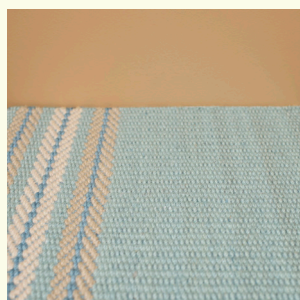

Technique	Hand woven / Flat woven	ISO 2424
Finishing options	Binding uni, Folded sides, Top & end folded blind + selvages	
Application	Wall to wall, Area rug, Stairway runner	
Design	Custom colour	
Pile composition	75% Wool - 25% Polyamide	
Total weight	2000 gr/m <sup>2</sup>	ISO 8543
Total height	Wall to wall installation - 4.5 mm Finished rug - 8 mm	ISO 1765
Maximum width	500 cm	ISO 3018
Pattern repeat	11.5 cm	
Domestic use class	Class 23 / domestic heavy use	ISO 10361
Commercial use class	Class 33 / commercial heavy use	ISO 10361
Reaction to fire	Bfl-s1	ISO 9239-1
Abrasion resistance	Martindale: no thread breakage at 100,000 cycli	ISO 12947
Slip resistant	Yes	
Thermal resistance (R)	0,066 m <sup>2</sup> K/W / suitable for heated floors	ISO 8302
Other qualities	Impact noise reduction, Sound absorption, Permanently suitable for castor chairs	

Red

Rust

Soft Blue

Vieux Rose

Pattern repeat  
11.5 cm border

11.5 cm

2.5 cm