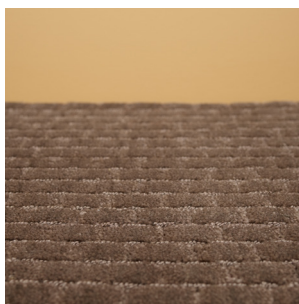

Cube

COLLECTION

Technique	Hand woven
Finishing	Binding uni
Composition	Nylon, Wool
Dimensions	Custom sizes
Total Height	13 mm
Max. Width	400 cm

Finishing

Use

Security

Chocolate