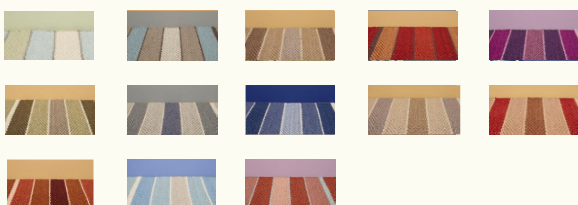

B O M A T

DEEP HUES · SOFT TEXTURES

Product sheet

YORK

Finishing possibilities

Customability

Use

Class 23

We recommend www.chemdry.com

BOMAT

DEEP HUES · SOFT TEXTURES

Legend of symbols

Finishing possibilities

Small cotton border

Fringes

Straight edge