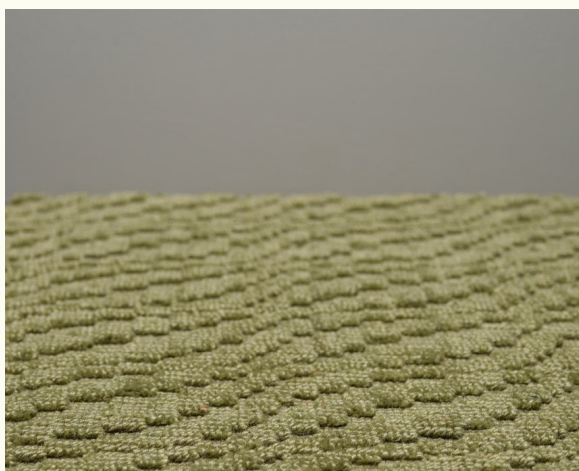

BOMAT

DEEP HUES · SOFT TEXTURES

Product sheet

SALAMANCA

Technique	Handloom woven/ loop pile tip-sheared
Dimension	Custom sizes
Composition	100% Wool
Total height	9 mm
Total weight	3000 gr/m ²
Maximum width	400 cm

We recommend www.chemdry.com

BOMAT

DEEP HUES · SOFT TEXTURES

Legend of symbols

Finishing possibilities

Small cotton border

Fringes

Straight edge

Binding

Zipper

Folded sides

Can be custom-shaped or custom-coloured

Available as broadloom as well as finished carpet

Avoid contact with water & fluids

Available as stairway runner

Class 21 Tested for domestic moderate and light usage.