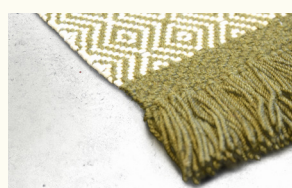

We recommend www.chemdry.com

BOMAT

DEEP HUES · SOFT TEXTURES

Legend of symbols

Finishing possibilities

Small cotton border

Fringes

Straight edge

Binding

Zipper

Folded sides

Can be custom-shaped or custom-coloured

Available as broadloom as well as finished carpet

Avoid contact with water & fluids

Available as stairway runner

Class 21 Tested for domestic moderate and light usage.