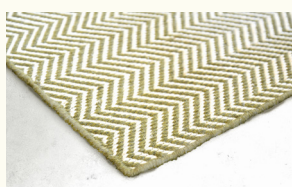

We recommend www.chemdry.com

BOMAT

DEEP HUES · SOFT TEXTURES

Legend of symbols

Finishing possibilities

Small cotton border

Fringes

Straight edge

Binding

Zipper

Folded sides

Can be custom-shaped or custom-coloured

Available as broadloom as well as finished carpet

Avoid contact with water & fluids

Available as stairway runner

Class 21 Tested for domestic moderate and light usage.