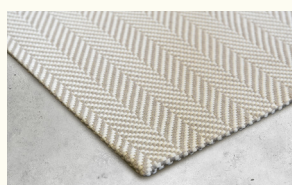

We recommend www.chemdry.com

BOMAT

DEEP HUES · SOFT TEXTURES

Legend of symbols

Finishing possibilities

Small cotton border

Fringes

Straight edge

Binding

Zipper

Folded sides

Can be custom-shaped or custom-coloured

Available as broadloom as well as finished carpet

Avoid contact with water & fluids

Available as stairway runner

Class 21 Tested for domestic moderate and light usage.