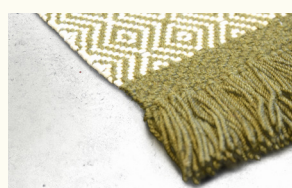

B O M A T

DEEP HUES · SOFT TEXTURES

Product sheet

GRANADA

Technique	Handloom woven/ loop pile tip-sheared
Dimension	Custom sizes
Composition	100% Wool
Total height	9 mm
Total weight	3000 gr/m ²
Maximum width	400 cm

We recommend www.chemdry.com

BOMAT

DEEP HUES · SOFT TEXTURES

Legend of symbols

Finishing possibilities

Small cotton border

Fringes

Straight edge

Binding

Zipper

Folded sides

Can be custom-shaped or custom-coloured

Available as broadloom as well as finished carpet

Avoid contact with water & fluids

Available as stairway runner

Class 21 Tested for domestic moderate and light usage.