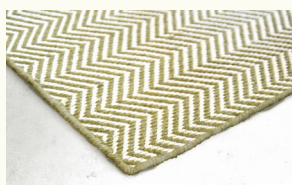

We recommend www.chemdry.com

BOMAT

DEEP HUES · SOFT TEXTURES

Legend of symbols

Finishing possibilities

Small cotton border

Fringes

Straight edge

Binding

Zipper

Folded sides

Can be custom-shaped or custom-coloured

Available as broadloom as well as finished carpet

Avoid contact with water & fluids

Available as stairway runner

Class 21 Tested for domestic moderate and light usage.