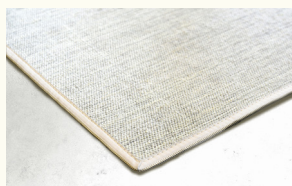

We recommend www.chemdry.com

BOMAT

DEEP HUES · SOFT TEXTURES

Legend of symbols

Finishing possibilities

Small cotton border

Fringes

Straight edge

Binding

Zipper

Folded sides

Can be custom-shaped or custom-coloured

Available as broadloom as well as finished carpet

Avoid contact with water & fluids

Available as stairway runner

Class 21 Tested for domestic moderate and light usage.